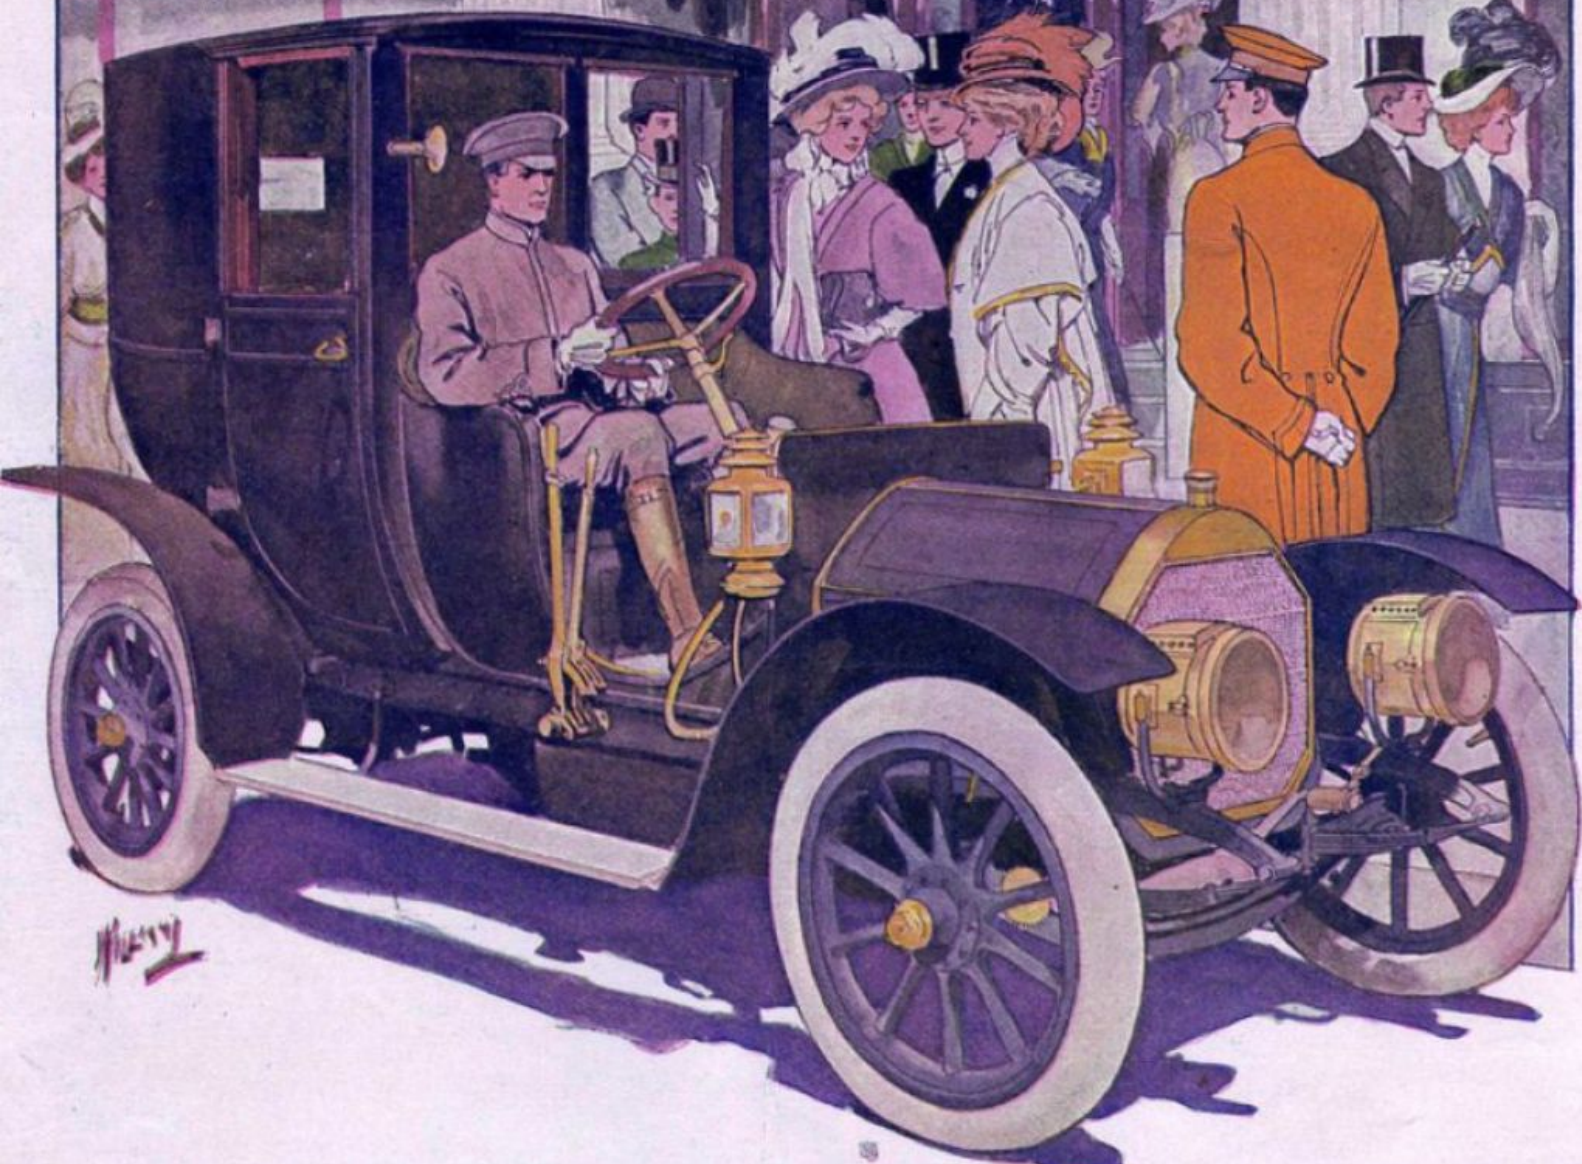

The Pierce Arrow

PIERCE ARROW ENCLOSED CARS

We offer for the coming season four types of enclosed cars of the following horse-power and prices:

	24 H. P. 4 cylinder	36 H. P. 6 cylinder	40 H. P. 4 cylinder	48 H. P. 6 cylinder	60 H. P. 6 cylinder
Landaulet	\$3950	\$4600	-----	-----	-----
Brougham	3900	4550	-----	-----	-----
Landau	-----	-----	\$5500	\$6200	\$7200
Suburban	-----	-----	5400	6100	7100

These are built on the same chassis as the Pierce Arrow Cars which made perfect scores and won the Trophies in both the Glidden and the Hower Tours.

THE GEORGE N. PIERCE COMPANY, BUFFALO, N. Y.

Members Association Licensed Automobile Manufacturers