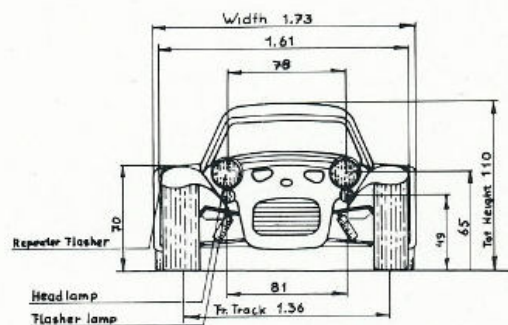

## TECHNICAL SPECIFICATIONS

(Swiss specifications in brackets)		Donkervoort S8A
<b>ENGINE</b>		
mounting		front
cylinders		4 in line
capacity		1993 cc
bore x stroke		90.82 x 76.95 mm
compression ratio		9.2 : 1
max. power		117 bhp [86 kW]
at		5500 rpm
max. torque		16.6 mkg [163 Nm]
at		4000 rpm
camshaft mounting		overhead
cooling		water
fuel injection		electronic
<b>TRANSMISSION</b>		
propulsion		rear wheels
gearbox type		5-speed manual
gearbox ratios 1st		3.36 : 1
2nd		1.81 : 1
3rd		1.26 : 1
4th		1.00 : 1
5th		0.82 : 1
reverse		3.66 : 1
final drive		3.62 : 1
<b>BODY / CHASSIS</b>		
body		aluminium with fibreglass wings and nose cone
chassis		space frame
front suspension		independent by double wishbones and anti-roll bar
rear suspension		independent by double wishbones and trailing arms
springs and shock absorbers		progressive coil springs with adjustable Koni shock absorbers
front brakes		ventilated discs
rear brakes		drums
brake circuit		dual: front/rear
brake adjustment		by a balance bar, acting on two master cylinders
brake fail system		by a differential valve with warning light on dashboard
handbrake		mechanical on rear wheels
wheels		alloy revolution comp. specially made. 8"x15"
tyres		low section radial 205/225/50x15
steering		rack and pinion
number of turns lock to lock		3.25
steering wheel diameter		11" or 12"
<b>DIMENSIONS AND WEIGHTS</b>		
overall length		3.60 m
overall width		1.73 m
overall height		1.10 m
track front/rear		1.36/1.47 m
turning circle		7.8 m
unladen weight		675 kg
max. load front axle		400 kg
max. load rear axle		525 kg
fuel tank capacity		45 l
<b>PERFORMANCE / FUEL CONSUMPTION</b>		
acceleration 0-100 km/h		6.0 sec.
top speed		205 km/h
fuel consumption at 100 km/h		6.5 l/100 km
overall consumption		8 l/100 km