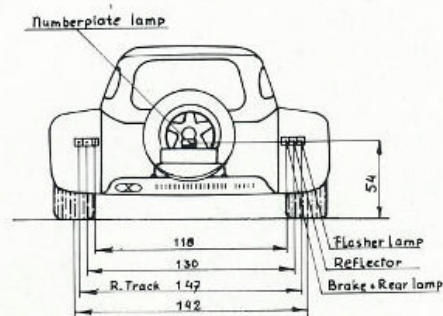

## TECHNICAL SPECIFICATIONS

(Swiss specifications in brackets)		Donkervoort S8A
<b>ENGINE</b>		
mounting		front
cylinders		4 in line
capacity		1993 cc
bore x stroke		90.82 x 76.95 mm
compression ratio		9.2 : 1
max. power		117 bhp [86 kW]
at		5500 rpm
max. torque		16.6 mkg [163 Nm]
at		4000 rpm
camshaft mounting		overhead
cooling		water
fuel injection		electronic
<b>TRANSMISSION</b>		
propulsion		rear wheels
gearbox type		5-speed manual
gearbox ratios 1st		3.36 : 1
2nd		1.81 : 1
3rd		1.26 : 1
4th		1.00 : 1
5th		0.82 : 1
reverse		3.66 : 1
final drive		3.62 : 1
<b>BODY / CHASSIS</b>		
body		aluminium with fibreglass wings and nose cone
chassis		space frame
front suspension		independent by double wishbones and anti-roll bar
rear suspension		independent by double wishbones and trailing arms
springs and shock absorbers		progressive coil springs with adjustable Koni shock absorbers
front brakes		ventilated discs
rear brakes		drums
brake circuit		dual: front/rear
brake adjustment		by a balance bar, acting on two master cylinders
brake fail system		by a differential valve with warning light on dashboard
handbrake		mechanical on rear wheels
wheels		alloy revolution comp. specially made. 8"x15"
tyres		low section radial 205/225/50x15
steering		rack and pinion
number of turns lock to lock		3.25
steering wheel diameter		11" or 12"
<b>DIMENSIONS AND WEIGHTS</b>		
overall length		3.60 m
overall width		1.73 m
overall height		1.10 m
track front/rear		1.36/1.47 m
turning circle		7.8 m
unladen weight		675 kg
max. load front axle		400 kg
max. load rear axle		525 kg
fuel tank capacity		45 l
<b>PERFORMANCE / FUEL CONSUMPTION</b>		
acceleration 0-100 km/h		6.0 sec.
top speed		205 km/h
fuel consumption at 100 km/h		6.5 l/100 km
overall consumption		8 l/100 km