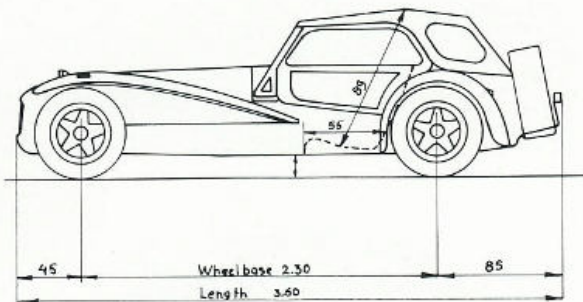

## TECHNICAL SPECIFICATIONS

(Swiss specifications in brackets)		Donkervoort S8A
<b>ENGINE</b>		
mounting		front
cylinders		4 in line
capacity		1993 cc
bore x stroke		90.82 x 76.95 mm
compression ratio		9.2 : 1
max. power		117 bhp [86 kW]
at		5500 rpm
max. torque		16.6 mkg [163 Nm]
at		4000 rpm
camshaft mounting		overhead
cooling		water
fuel injection		electronic
<b>TRANSMISSION</b>		
propulsion		rear wheels
gearbox type		5-speed manual
gearbox ratios 1st		3.36 : 1
2nd		1.81 : 1
3rd		1.26 : 1
4th		1.00 : 1
5th		0.82 : 1
reverse		3.66 : 1
final drive		3.62 : 1
<b>BODY / CHASSIS</b>		
body		aluminium with fibreglass wings and nose cone
chassis		space frame
front suspension		independent by double wishbones and anti-roll bar
rear suspension		independent by double wishbones and trailing arms
springs and shock absorbers		progressive coil springs with adjustable Koni shock absorbers
front brakes		ventilated discs
rear brakes		drums
brake circuit		dual: front/rear
brake adjustment		by a balance bar, acting on two master cylinders
brake fail system		by a differential valve with warning light on dashboard
handbrake		mechanical on rear wheels
wheels		alloy revolution comp. specially made. 8"x15"
tyres		low section radial 205/225/50x15
steering		rack and pinion
number of turns lock to lock		3.25
steering wheel diameter		11" or 12"
<b>DIMENSIONS AND WEIGHTS</b>		
overall length		3.60 m
overall width		1.73 m
overall height		1.10 m
track front/rear		1.36/1.47 m
turning circle		7.8 m
unladen weight		675 kg
max. load front axle		400 kg
max. load rear axle		525 kg
fuel tank capacity		45 l
<b>PERFORMANCE / FUEL CONSUMPTION</b>		
acceleration 0-100 km/h		6.0 sec.
top speed		205 km/h
fuel consumption at 100 km/h		6.5 l/100 km
overall consumption		8 l/100 km