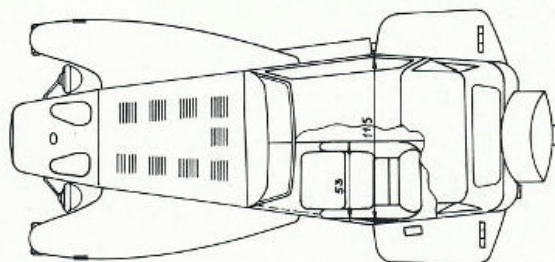

## TECHNICAL SPECIFICATIONS

(Swiss specifications in brackets)		Donkervoort S8A
<b>ENGINE</b>		
mounting		front
cylinders		4 in line
capacity		1993 cc
bore x stroke		90.82 x 76.95 mm
compression ratio		9.2 : 1
max. power		117 bhp [86 kW]
at		5500 rpm
max. torque		16.6 mkg [163 Nm]
at		4000 rpm
camshaft mounting		overhead
cooling		water
fuel injection		electronic
<b>TRANSMISSION</b>		
propulsion		rear wheels
gearbox type		5-speed manual
gearbox ratios 1st		3.36 : 1
2nd		1.81 : 1
3rd		1.26 : 1
4th		1.00 : 1
5th		0.82 : 1
reverse		3.66 : 1
final drive		3.62 : 1
<b>BODY / CHASSIS</b>		
body		aluminium with fibreglass wings and nose cone
chassis		space frame
front suspension		independent by double wishbones and anti-roll bar
rear suspension		independent by double wishbones and trailing arms
springs and shock absorbers		progressive coil springs with adjustable Koni shock absorbers
front brakes		ventilated discs
rear brakes		drums
brake circuit		dual: front/rear
brake adjustment		by a balance bar, acting on two master cylinders
brake fail system		by a differential valve with warning light on dashboard
handbrake		mechanical on rear wheels
wheels		alloy revolution comp. specially made. 8"x15"
tyres		low section radial 205/225/50x15
steering		rack and pinion
number of turns lock to lock		3.25
steering wheel diameter		11" or 12"
<b>DIMENSIONS AND WEIGHTS</b>		
overall length		3.60 m
overall width		1.73 m
overall height		1.10 m
track front/rear		1.36/1.47 m
turning circle		7.8 m
unladen weight		675 kg
max. load front axle		400 kg
max. load rear axle		525 kg
fuel tank capacity		45 l
<b>PERFORMANCE / FUEL CONSUMPTION</b>		
acceleration 0-100 km/h		6.0 sec.
top speed		205 km/h
fuel consumption at 100 km/h		6.5 l/100 km
overall consumption		8 l/100 km