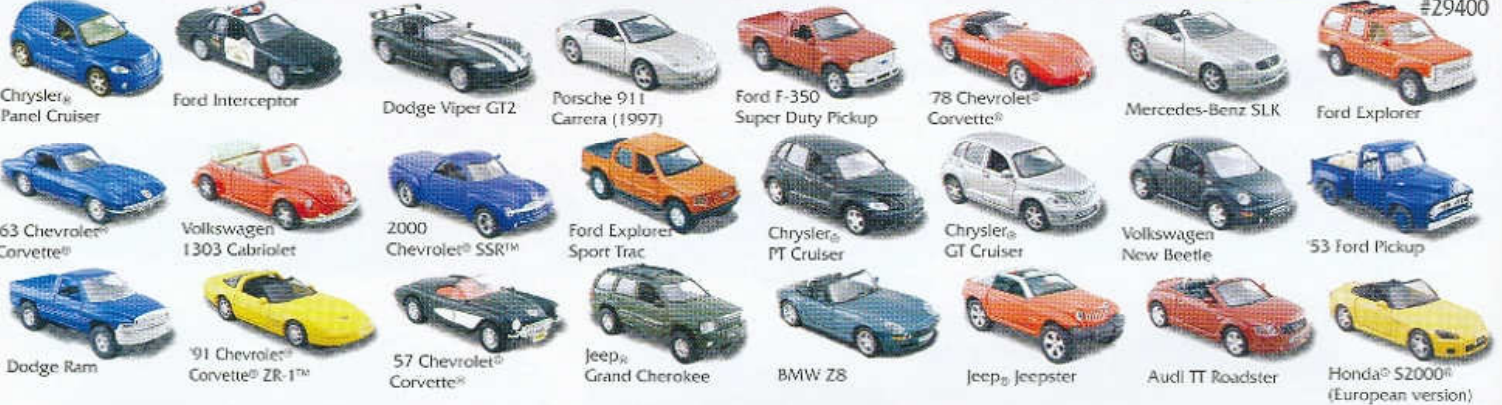

ASSEMBLY LINE™ - SCALE KIT 4.5"